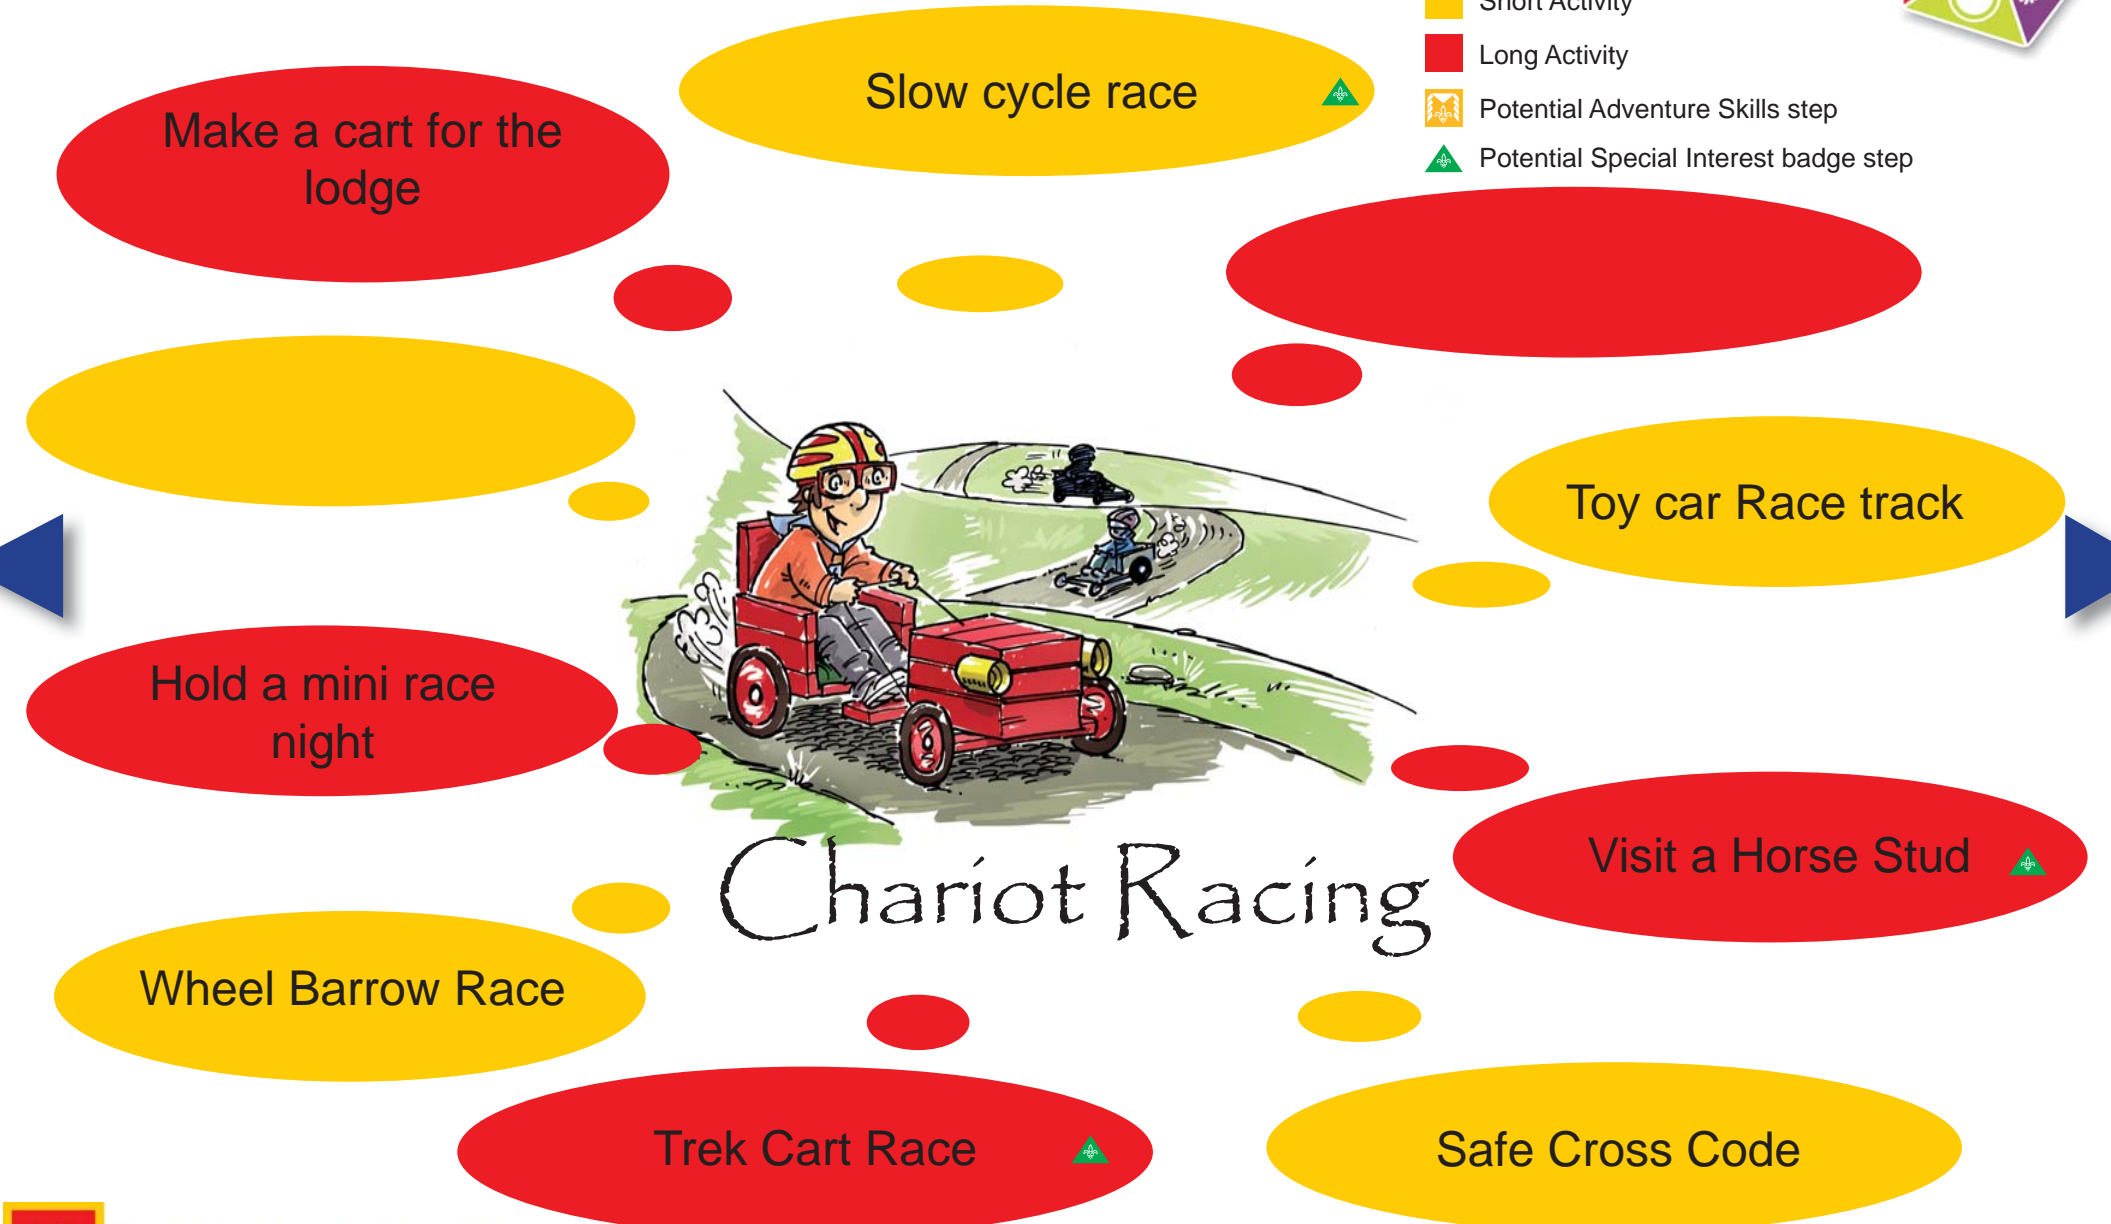

What's the big idea

Ways of the Tribe

- Short Activity
- Long Activity
- Potential Adventure Skills step
- Potential Special Interest badge step

Chariot Racing

What's the big idea

This adventure is all about racing and competition. Ideally with chariots but more than likely with trek carts and go karts. It is a two fold adventure the building of the 'kart/chariot' and then the racing of the karts. The honour of every Lodge is at stake, so all Beaver Scouts are involved. Symbols, Lodge colours and general decoration of karts is also important. This might be a good adventure to do with another Colony to provide enough karts to race against and provide some real competition. Don't forget trophies and medals.

The 'tribe' does not live in isolation, other tribes within the clan live in the surrounding lands. Inter - tribal rivalry is always present in a friendly way and throughout the year at festival times, tests and feats of strength and special competitions are held among the warriors of each tribe.

Chariot Racing

Ideas on what to do

Plan

Try linking a Lodge up with a Patrol in the Scout Section so that they build a trek kart together. Before starting the activity the two groups need to meet and get to know each other. Inviting the Patrol down to a meeting is the best way to do this.

Do

A trek kart is a simple kart that is pulled along by people. A trek kart is essentially made up of an axle, two bicycle wheels, a wooden box and a few nut and bolts. The Scout section have plans for one. The main job for the Beaver Scouts is to assemble one and then have some fun with it like racing other trek karts.