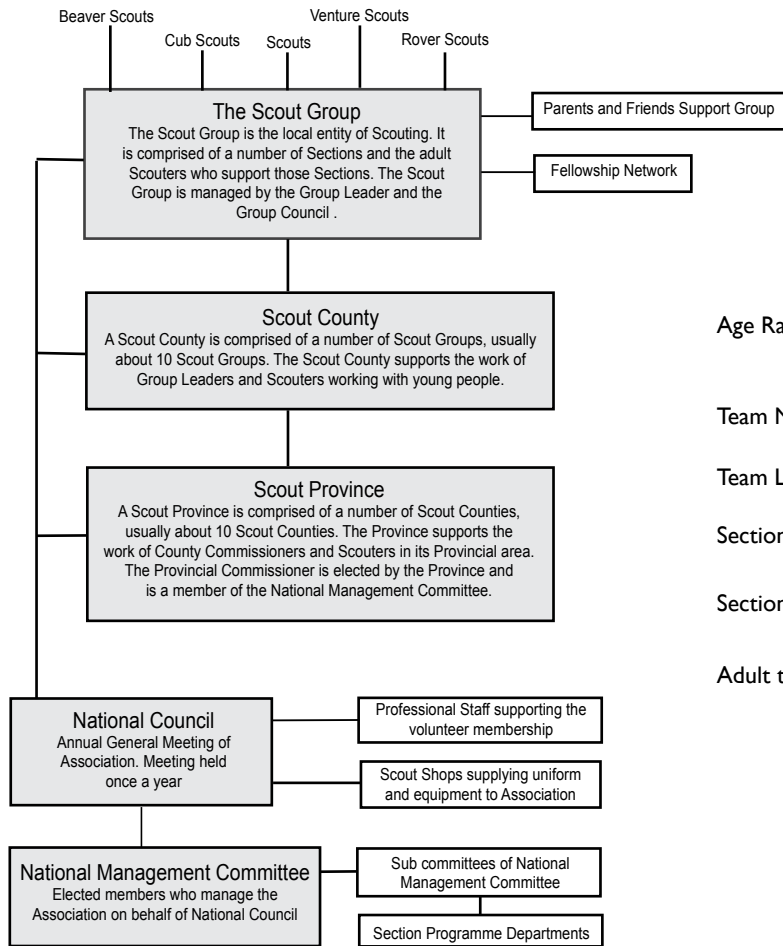

Organisation Chart

Breakdown of a Group

	Beaver Scouts 6,7,8	Cub Scouts 9,10,11	Scouts 12,13,14, (15)	Venture Scouts 15,16,17,	Rover Scouts 18,19,20
Age Range	6,7,8	9,10,11	12,13,14, (15)	15,16,17,	18,19,20
Team Name	Lodge	Six	Patrol		
Team Leader	Lodge Leader	Sixer	Patrol/Watch Leader		
Section Council	Log Chew	Sixer Council	Patrol/Watch Leaders Council	Venture Executive	Rover Executive
Section Name	Beaver Colony	Cub Pack	Scout Troop	Venture Unit	Rover Crew
Adult title	Programme Scouter(s)	Programme Scouter(s)	Programme Scouter(s)	Programme Scouter(s)	Rover Advisor(s)